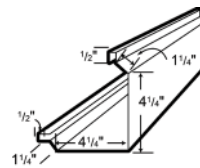

LG 101 PLAIN RIDGE CAP*

LG 104 NOTCHED ENDWALL FLASHING

LG 105 NOTCHED UPPER GAMBREL FLASHING

LG 106 NOTCHED LOWER GAMBREL FLASHING

LG107 DENVER ENDWALL FLASHING

LG 108 SIDEWALL FLASHING

LG 109 DENVER SIDEWALL FLASHING

LG 110 BASE TRIM*

LG 111 SQUARE BASE ANGLE*

LG 113 CORNER TRIM

LG 115 INSIDE CORNER

LG 117 RAKE TRIM

LG 118 DENVER GABLE

LG 119 EAVE FLASHING

LG 120 DENVER EAVE TRIM