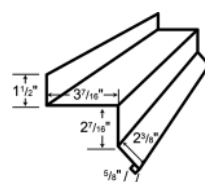

LG 131 NATIONAL DOOR TRACK COVER