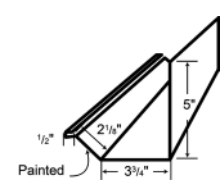

LG 110 BASE TRIM*

LG 111 SQUARE BASE ANGLE*

LG 113 CORNER TRIM

LG 115 INSIDE CORNER

LG 117 RAKE TRIM

LG 118 DENVER GABLE

LG 119 EAVE FLASHING

LG 120 DENVER EAVE TRIM

LG 134 TRACK DOOR JAMB TRIM

LG 138 / LG 139
"W" FORMED VALLEY*

LG 147 F&J SOFFIT

LG 148 "F" CHANNEL

*Refer to the 29-gauge product manual for variable trim dimensions.

ABCMetalRoofing.com
 Adel, GA 877.595.6604
 Frankfort, KY 877.780.2119
 Lubbock, TX 877.695.0477
 Memphis, TN 877.774.0157
 Mount Pleasant, IA 877.768.9460
 Oklahoma City, OK 877.795.4399
 Phoenix, AZ 877.774.6219
 Rome, NY 877.785.0821
 Salt Lake City, UT 877.814.1419