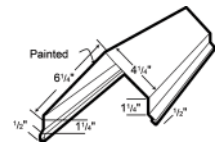

LG 101 PLAIN RIDGE CAP*

LG 104 NOTCHED ENDWALL FLASHING

LG 105 NOTCHED UPPER GAMBREL FLASHING

LG 106 NOTCHED LOWER GAMBREL FLASHING

LG107 DENVER ENDWALL FLASHING

LG 108 SIDEWALL FLASHING

LG 109 DENVER SIDEWALL FLASHING

LG 110 BASE TRIM*

LG 111 SQUARE BASE ANGLE*

LG 113 CORNER TRIM

LG 115 INSIDE CORNER

LG 117 RAKE TRIM

LG 118 DENVER GABLE

LG 119 EAVE FLASHING

LG 120 DENVER EAVE TRIM