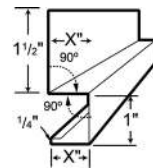

LG 101 PLAIN RIDGE CAP*

LG 104 NOTCHED ENDWALL FLASHING

LG 105 NOTCHED UPPER GAMBREL FLASHING

LG 106 NOTCHED LOWER GAMBREL FLASHING

LG107 DENVER ENDWALL FLASHING

LG 108 SIDEWALL FLASHING

LG 109 DENVER SIDEWALL FLASHING

LG 110 BASE TRIM*

LG 111 SQUARE BASE ANGLE*

LG 113 CORNER TRIM

LG 115 INSIDE CORNER

LG 117 RAKE TRIM

LG 118 DENVER GABLE

LG 119 EAVE FLASHING

LG 120 DENVER EAVE TRIM