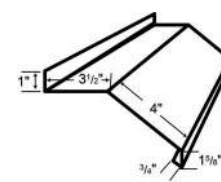

LG 110 BASE TRIM*

LG 111 SQUARE BASE ANGLE*

LG 113 CORNER TRIM

LG 115 INSIDE CORNER

LG 117 RAKE TRIM

LG 118 DENVER GABLE

LG 119 EAVE FLASHING

LG 120 DENVER EAVE TRIM

LG 134 TRACK DOOR JAMB TRIM

LG 138 / LG 139
"W" FORMED VALLEY*

LG 147 F&J SOFFIT

LG 148 "F" CHANNEL

*Refer to the 29-gauge product manual for variable trim dimensions.

ABCMetalRoofing.com
 Adel, GA 877.595.6604
 Frankfort, KY 877.780.2119
 Lubbock, TX 877.695.0477
 Memphis, TN 877.774.0157
 Mount Pleasant, IA 877.768.9460
 Oklahoma City, OK 877.795.4399
 Phoenix, AZ 877.774.6219
 Rome, NY 877.785.0821
 Salt Lake City, UT 877.814.1419