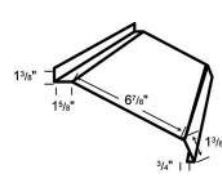

LG 132 COMBO TRACK COVER