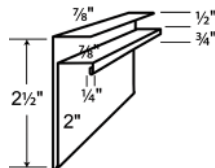

LG 110 BASE TRIM*

LG 111 SQUARE BASE ANGLE*

LG 113 CORNER TRIM

LG 115 INSIDE CORNER

LG 117 RAKE TRIM

LG 118 DENVER GABLE

LG 119 EAVE FLASHING

LG 120 DENVER EAVE TRIM

LG 134 TRACK DOOR JAMB TRIM

LG 138 / LG 139
"W" FORMED VALLEY*

LG 147 F&J SOFFIT

LG 148 "F" CHANNEL

*Refer to the 29-gauge product manual for variable trim dimensions.

ABCMetalRoofing.com
 Adel, GA 877.595.6604
 Frankfort, KY 877.780.2119
 Lubbock, TX 877.695.0477
 Memphis, TN 877.774.0157
 Mount Pleasant, IA 877.768.9460
 Oklahoma City, OK 877.795.4399
 Phoenix, AZ 877.774.6219
 Rome, NY 877.785.0821
 Salt Lake City, UT 877.814.1419