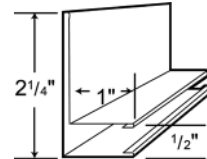

LG 134 TRACK DOOR JAMB TRIM

LG 138 / LG 139
"W" FORMED VALLEY*

LG 147 F&J SOFFIT

LG 148 "F" CHANNEL

*Refer to the 29-gauge product manual for variable trim dimensions.

ABCMetalRoofing.com
 Adel, GA 877.595.6604
 Frankfort, KY 877.780.2119
 Lubbock, TX 877.695.0477
 Memphis, TN 877.774.0157
 Mount Pleasant, IA 877.768.9460
 Oklahoma City, OK 877.795.4399
 Phoenix, AZ 877.774.6219
 Rome, NY 877.785.0821
 Salt Lake City, UT 877.814.1419